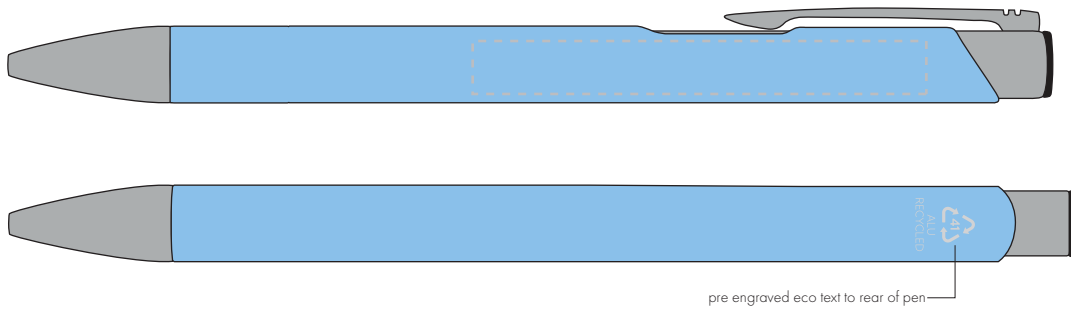

Your Ref:	Quantity:	Product Code: TPC982001
Our Ref:	Version: 1	Product Colour: BABY BLUE

**PRINTING CONCERNS:**

We stock this item in the following colours

**PANTONE REFERENCE(S)**

- Colour 1
- Colour 2
- Colour 3
- Colour 4

ARTWORK SCALE 100%

ARTWORK SCALE 100%  
Side Print Area:  
60mm x 7mm

**The dashed line is to demonstrate print area and will not appear on your printed item**

**PLEASE NOTE:**

- All colours including print and product are for visual purposes only and should not be regarded as the actual colour of the product and print.
- Some products may vary from batch to batch and may differ from previous orders.
- The colour and texture of a product can also have an effect on the final print colour.
- By approving this order we accept that you understand these terms.